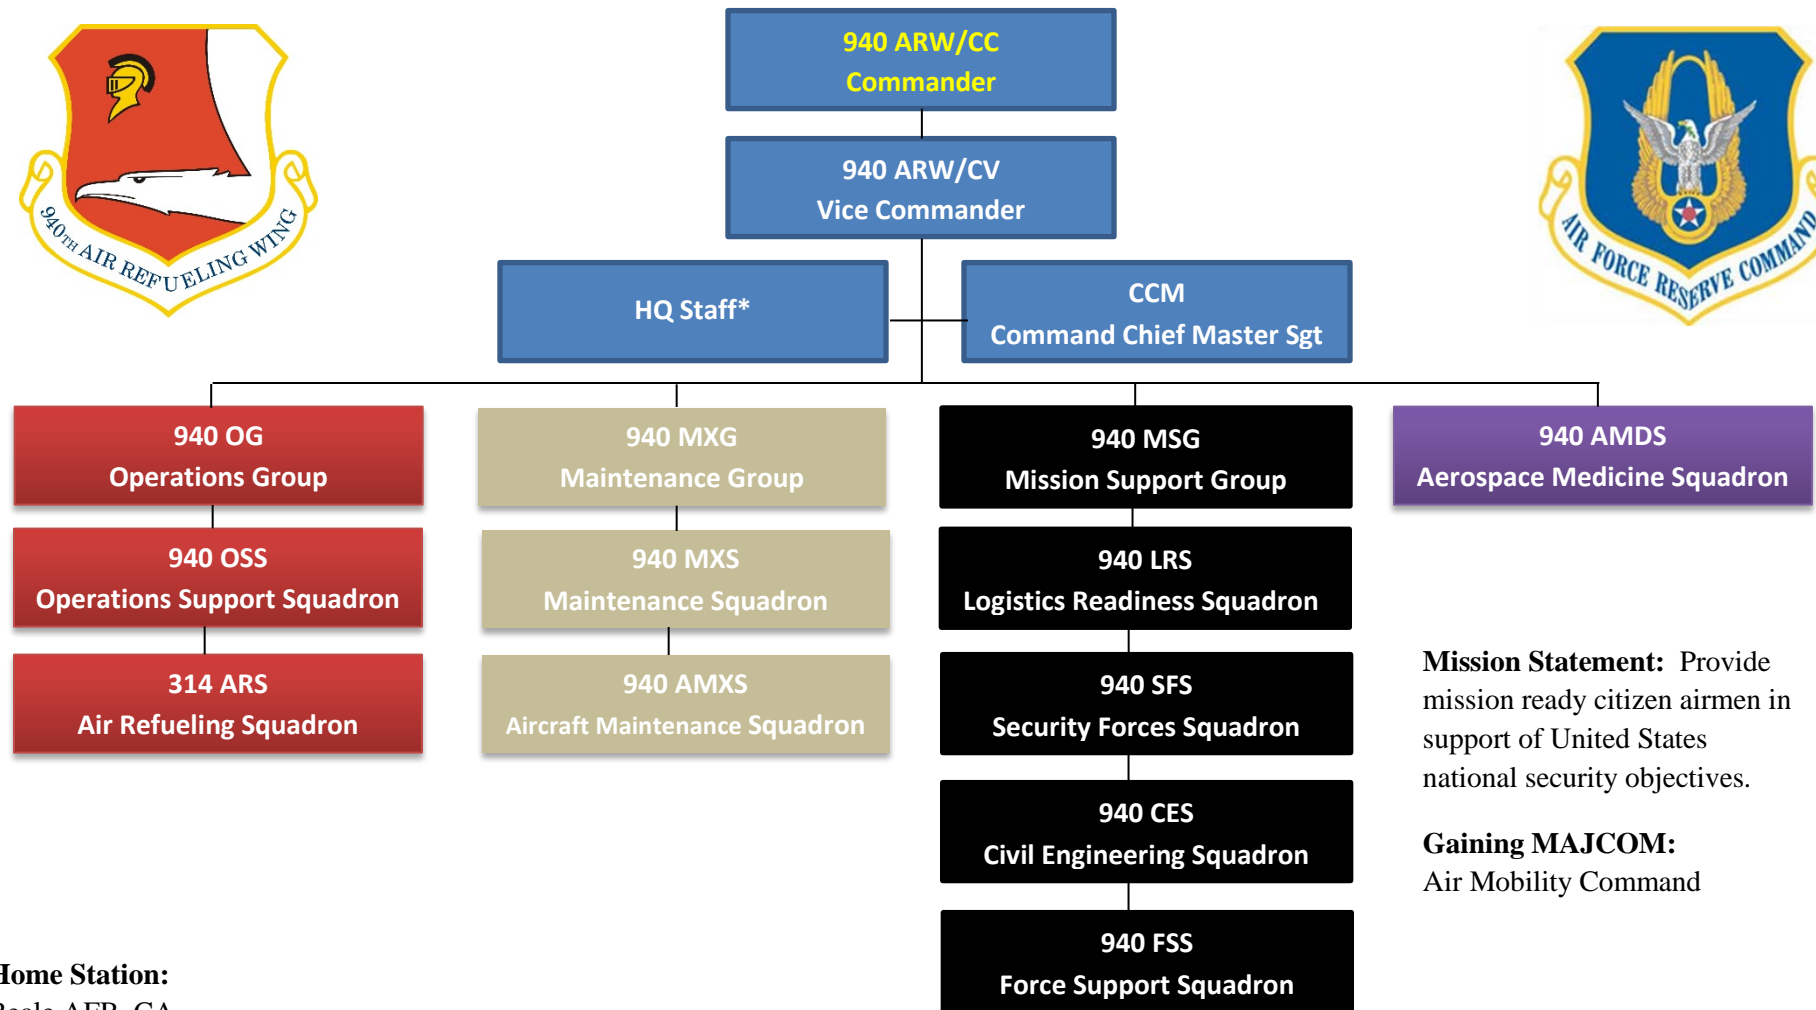

940th Air Refueling Wing Organizational Chart

Mission Statement: Provide mission ready citizen airmen in support of United States national security objectives.

Gaining MAJCOM: Air Mobility Command

Home Station:
Beale AFB, CA